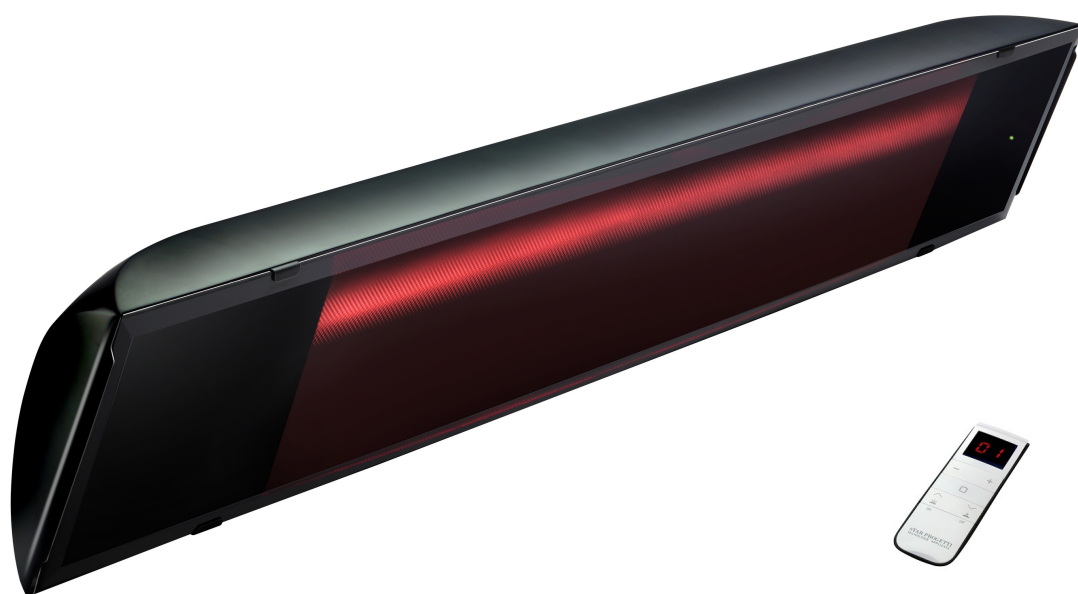

# HELIOSA BLACK EVO

with radio remote control with memory

2500 WATTS IPX5

## NEW MODEL 2021

STAR PROGETTI

COMFORT ZONE MAKERS SINCE 1997

**HELIOSA BLACK EVO**  
**With radio remote control with memory**  
**2500 WATT IPX5**

- Revolving model, suitable for installation on wall
  - Equipped with special black safety glass Heat-resistant diamond-cut
  - Die-cast aluminum body, reflector symmetrical angle 127°
  - Soft start" ignition to ensure long life of the lamp
  - Colours:  
Optical black
  - Recommended installation height: max 2,00-2,30 m
  - Suitable for wall mounting at 45° or ceiling mounting ceiling at 45° on the vertical axis
- Heater dimensions 1010x130x80 mm
  - Net weight 4 kg
  - Package dimensions 1080x190x170 mm
  - Gross weight 5,80 kg

**HELIOSA BLACK EVO**

*is an exclusive, compact and elegant heater. It is non-invasive and it is suitable for any environment. It produces a large, pleasant, cosy heat with no light.*

*It is perfect for sheltered or semi-sheltered areas, verandas, conservatories, interiors and closed loggias.*