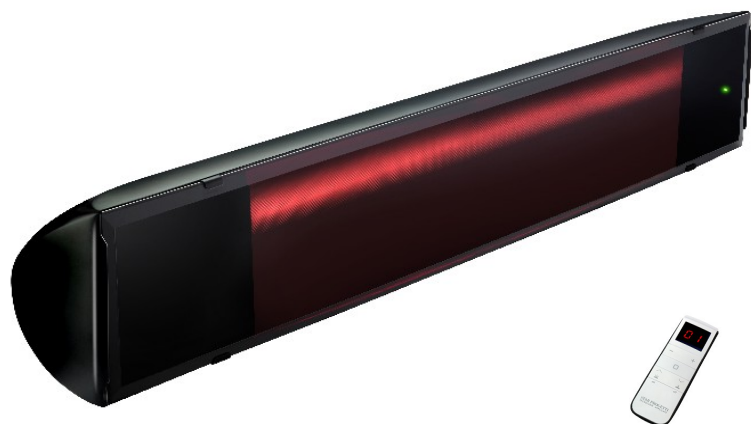

# HELIOSA BLACK EVO

with radio remote control with memory

2500 WATTS IPX5

## NEW MODEL 2021

STAR PROGETTI

COMFORT ZONE MAKERS SINCE 1997

**HELIOSA BLACK EVO**  
**With radio remote control with memory**  
**2500 WATT IPX5**

- Revolving model, suitable for installation on wall
  - Equipped with special black safety glass Heat-resistant diamond-cut
  - Die-cast aluminum body, reflector symmetrical angle 127°
  - Soft start" ignition to ensure long life of the lamp
  - Colours:  
Optical black
  - Recommended installation height: max 2,00-2,30 m
  - Suitable for wall mounting at 45° or ceiling mounting ceiling at 45° on the vertical axis
- Heater dimensions 1010x130x80 mm
  - Net weight 4 kg
  - Package dimensions 1080x190x170 mm
  - Gross weight 5,80 kg

**HELIOSA BLACK EVO**

*is an exclusive, compact and elegant heater. It is non-invasive and it is suitable for any environment. It produces a large, pleasant, cosy heat with no light.*

*It is perfect for sheltered or semi-sheltered areas, verandas, conservatories, interiors and closed loggias.*