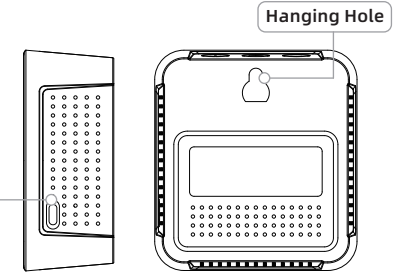

CARBON DIOXIDE DETECTOR

PTH-9C

USER MANUAL

Product Introduction

01

TYPE-C charging (DC 5 V=1 A)

Specification

Carbon Dioxide Range: 400 ~ 5000 ppm
 Temperature Range: -10°C ~ 40°C (±1°C) / 14°F ~ 104°F (±1.8°F)
 Humidity Range: 20 ~ 80 % RH
 Produce Size: 98 × 90 × 40 mm
 Power Supply: Built-in Lithium Battery (2400mAh)
 Input: DC 5 V=1 A
 Packing List:
 PTH-9C × 1; User Manual × 1; USB Cable × 1

02

Operation

Press to turn on/off the backlight in the normal mode, or to minus one in the setting mode.

Double click it to custom CO₂ alarm threshold.

Long press it to turn on or off.

Press to switch °C or °F in the normal mode, or to plus one in the setting mode.