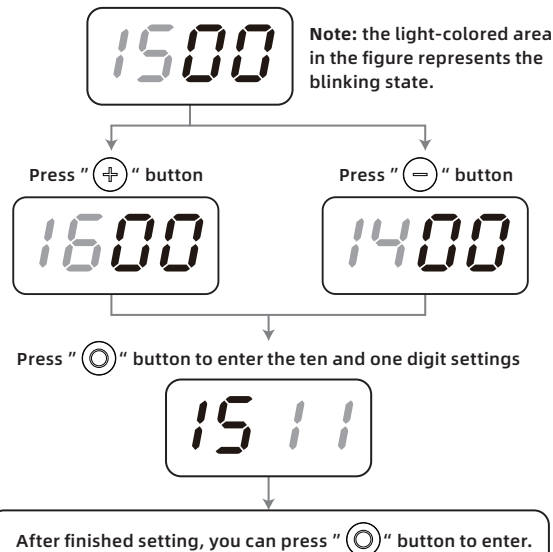

Custom CO₂ Alarm Threshold

04

Limited Warranty

Note:

1. Do not expose this product to water, nor place it in a high temperature environment exceeding 60°C, and keep it away from fire;
2. This product is a precision measuring instrument, and it is not allowed to disassemble the machine without authorization;
3. Can not be placed in an environment full of dust or corrosive gas for measurement;
4. When measuring the environment in the car, please do not expose this product directly to the sun for a long time.

1 year warranty against any manufacturing defects or faulty workmanship. This warranty does not cover fuses, disposable batteries or damage from accident, neglect, misuse, alteration, contamination or abnormal conditions of operation or handling.

WEEE Directive 2012/19/EU At the end of the product life, dispose of the instrument & batteries in a corresponding recycling centre. Do not dispose of the unit with the usual domestic refuse. Do not burn the product.

1 YEAR GUARANTEE
Made in China

05