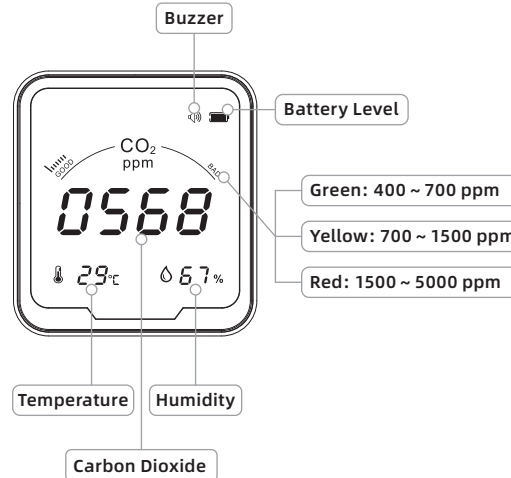

CARBON DIOXIDE DETECTOR

PTH-9C

USER MANUAL

Product Introduction

01

TYPE-C charging (DC 5 V=1 A)

Specification

Carbon Dioxide Range: 400 ~ 5000 ppm
 Temperature Range: -10°C ~ 40°C (±1°C) / 14°F ~ 104°F (±1.8°F)
 Humidity Range: 20 ~ 80 % RH
 Produce Size: 98 × 90 × 40 mm
 Power Supply: Built-in Lithium Battery (2400mAh)
 Input: DC 5 V=1 A
 Packing List:
 PTH-9C × 1; User Manual × 1; USB Cable × 1

02

Operation

Press to turn on/off the backlight in the normal mode, or to minus one in the setting mode.

Double click it to custom CO₂ alarm threshold.

Long press it to turn on or off.

Press to switch °C or °F in the normal mode, or to plus one in the setting mode.